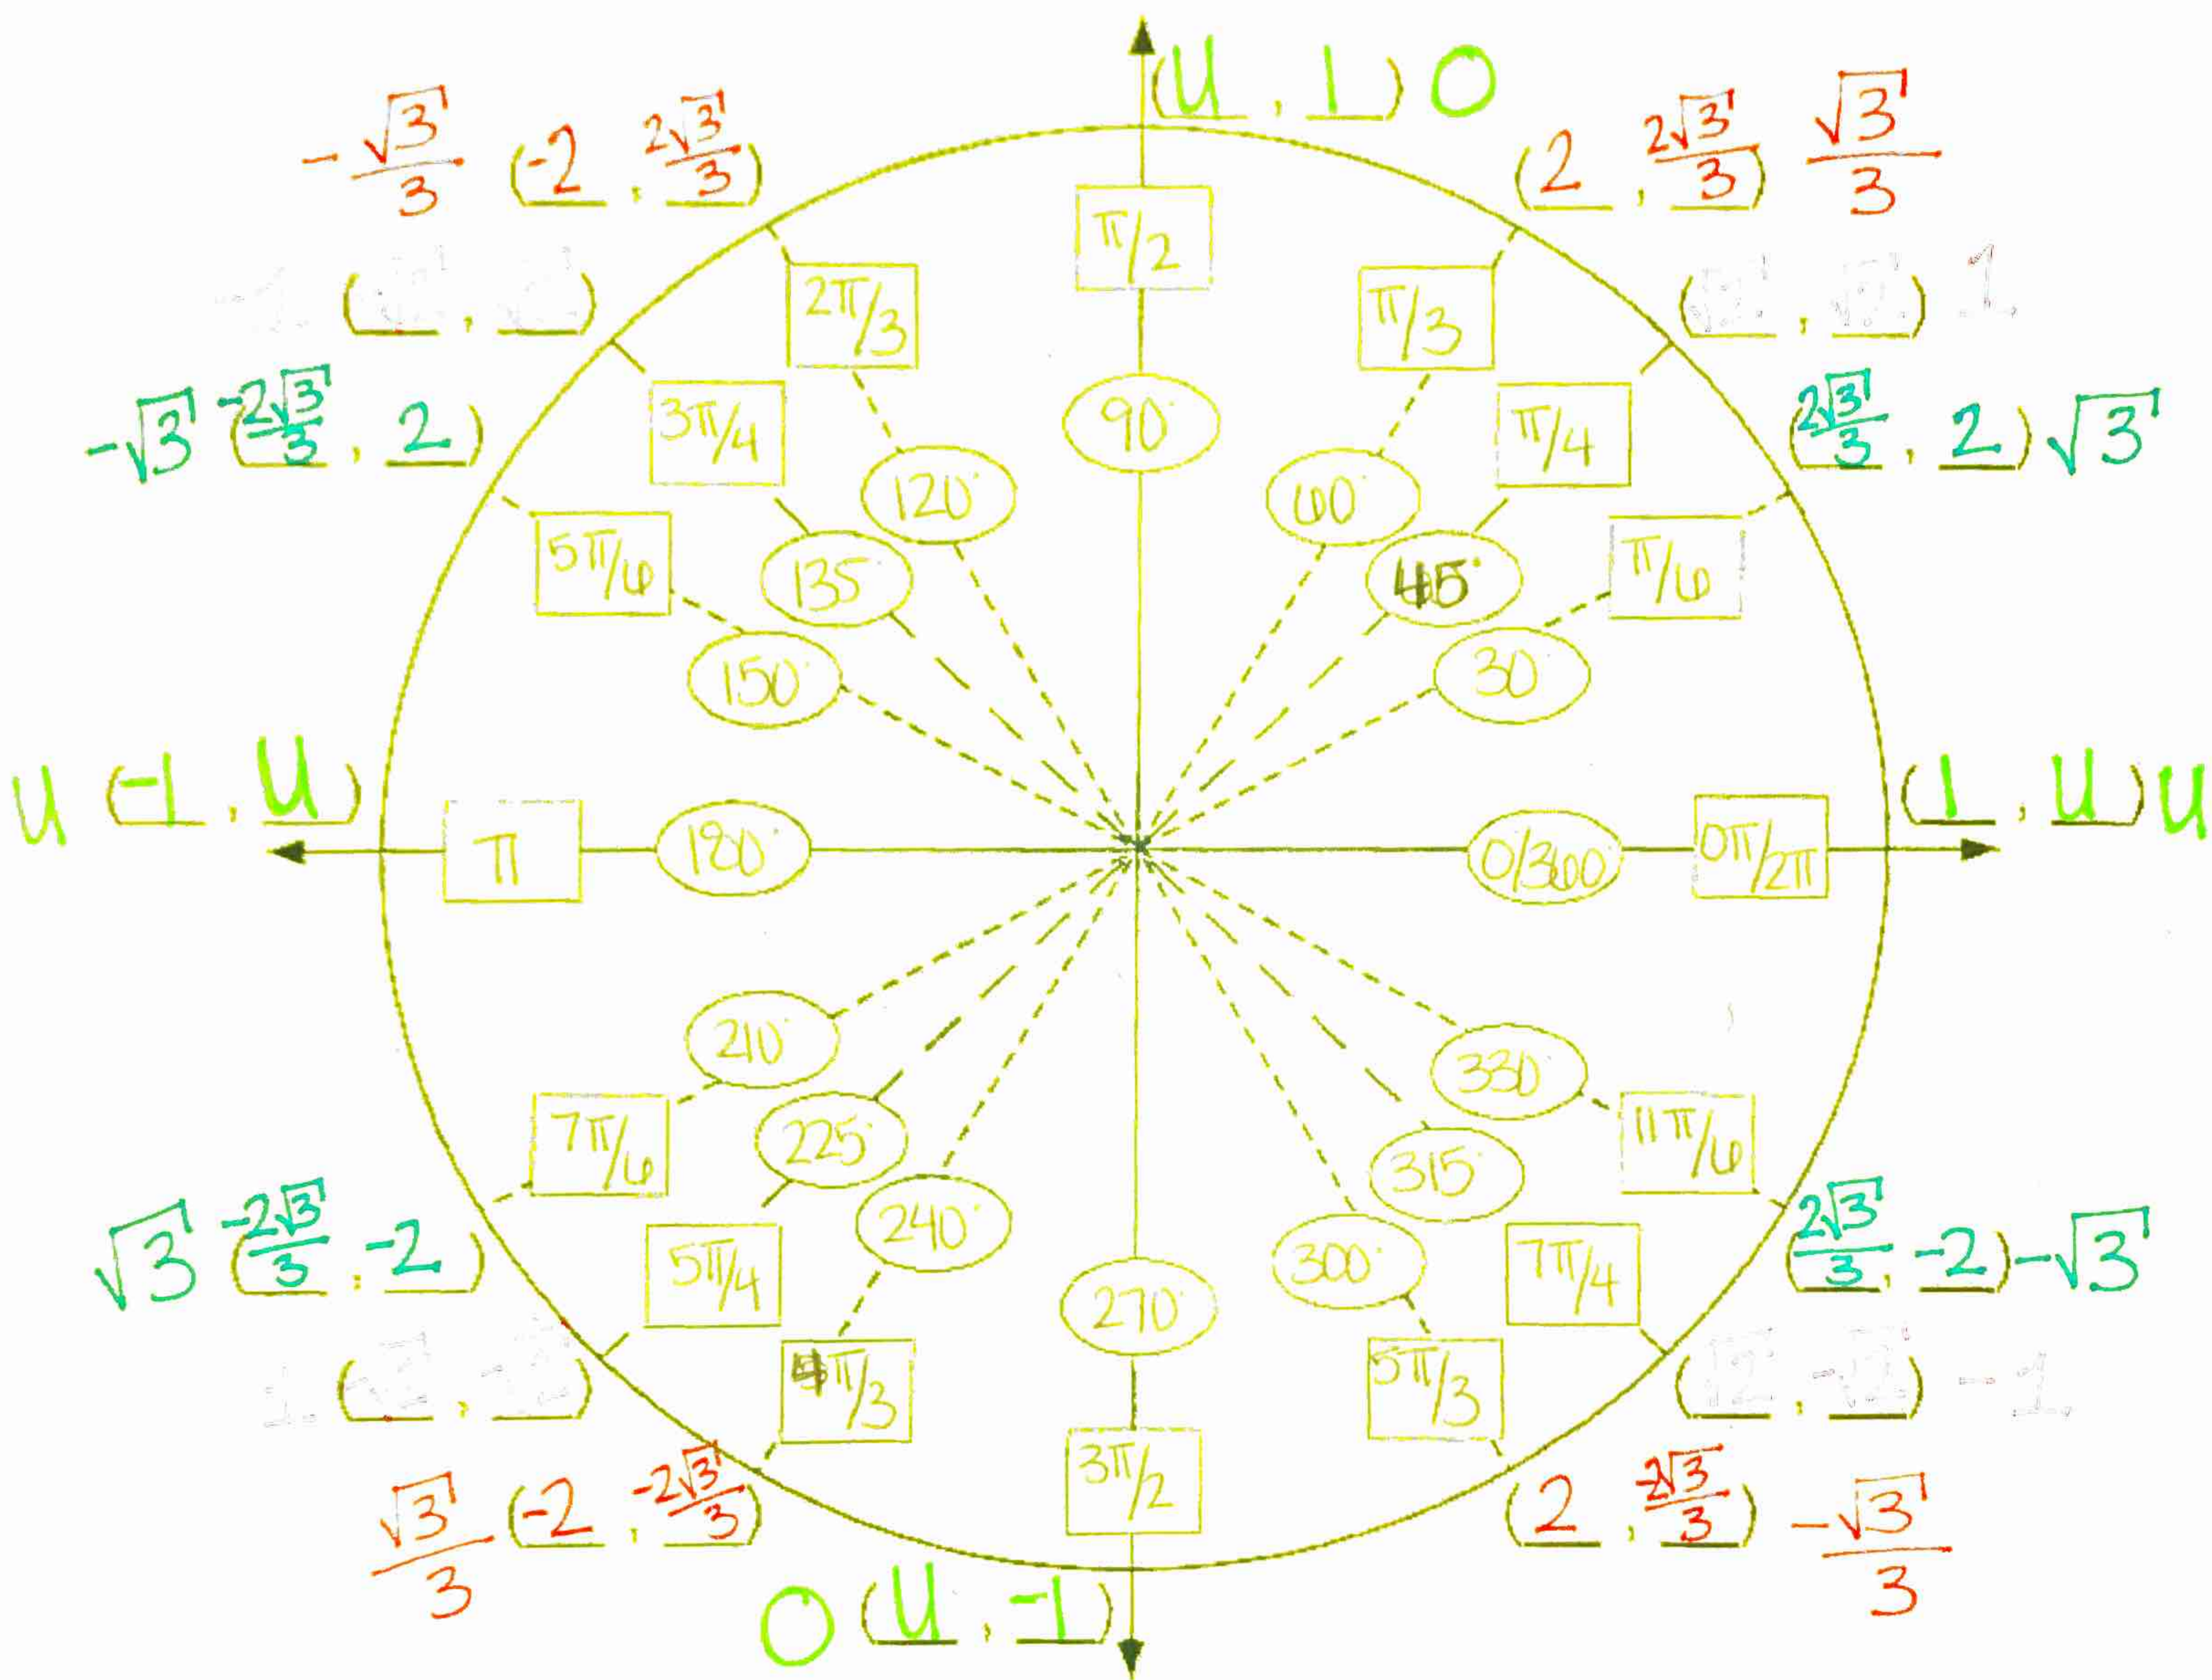

Full Unit Circle (cos, sin) tan

Key

- x-value: cosine
- y-value: sine
- circles: degrees
- squares: radians

you will need to memorize this

Full Unit Circle (sec, csc) cot

Key

- x-value: cosine
- y-value: sine
- circles: degrees
- squares: radians