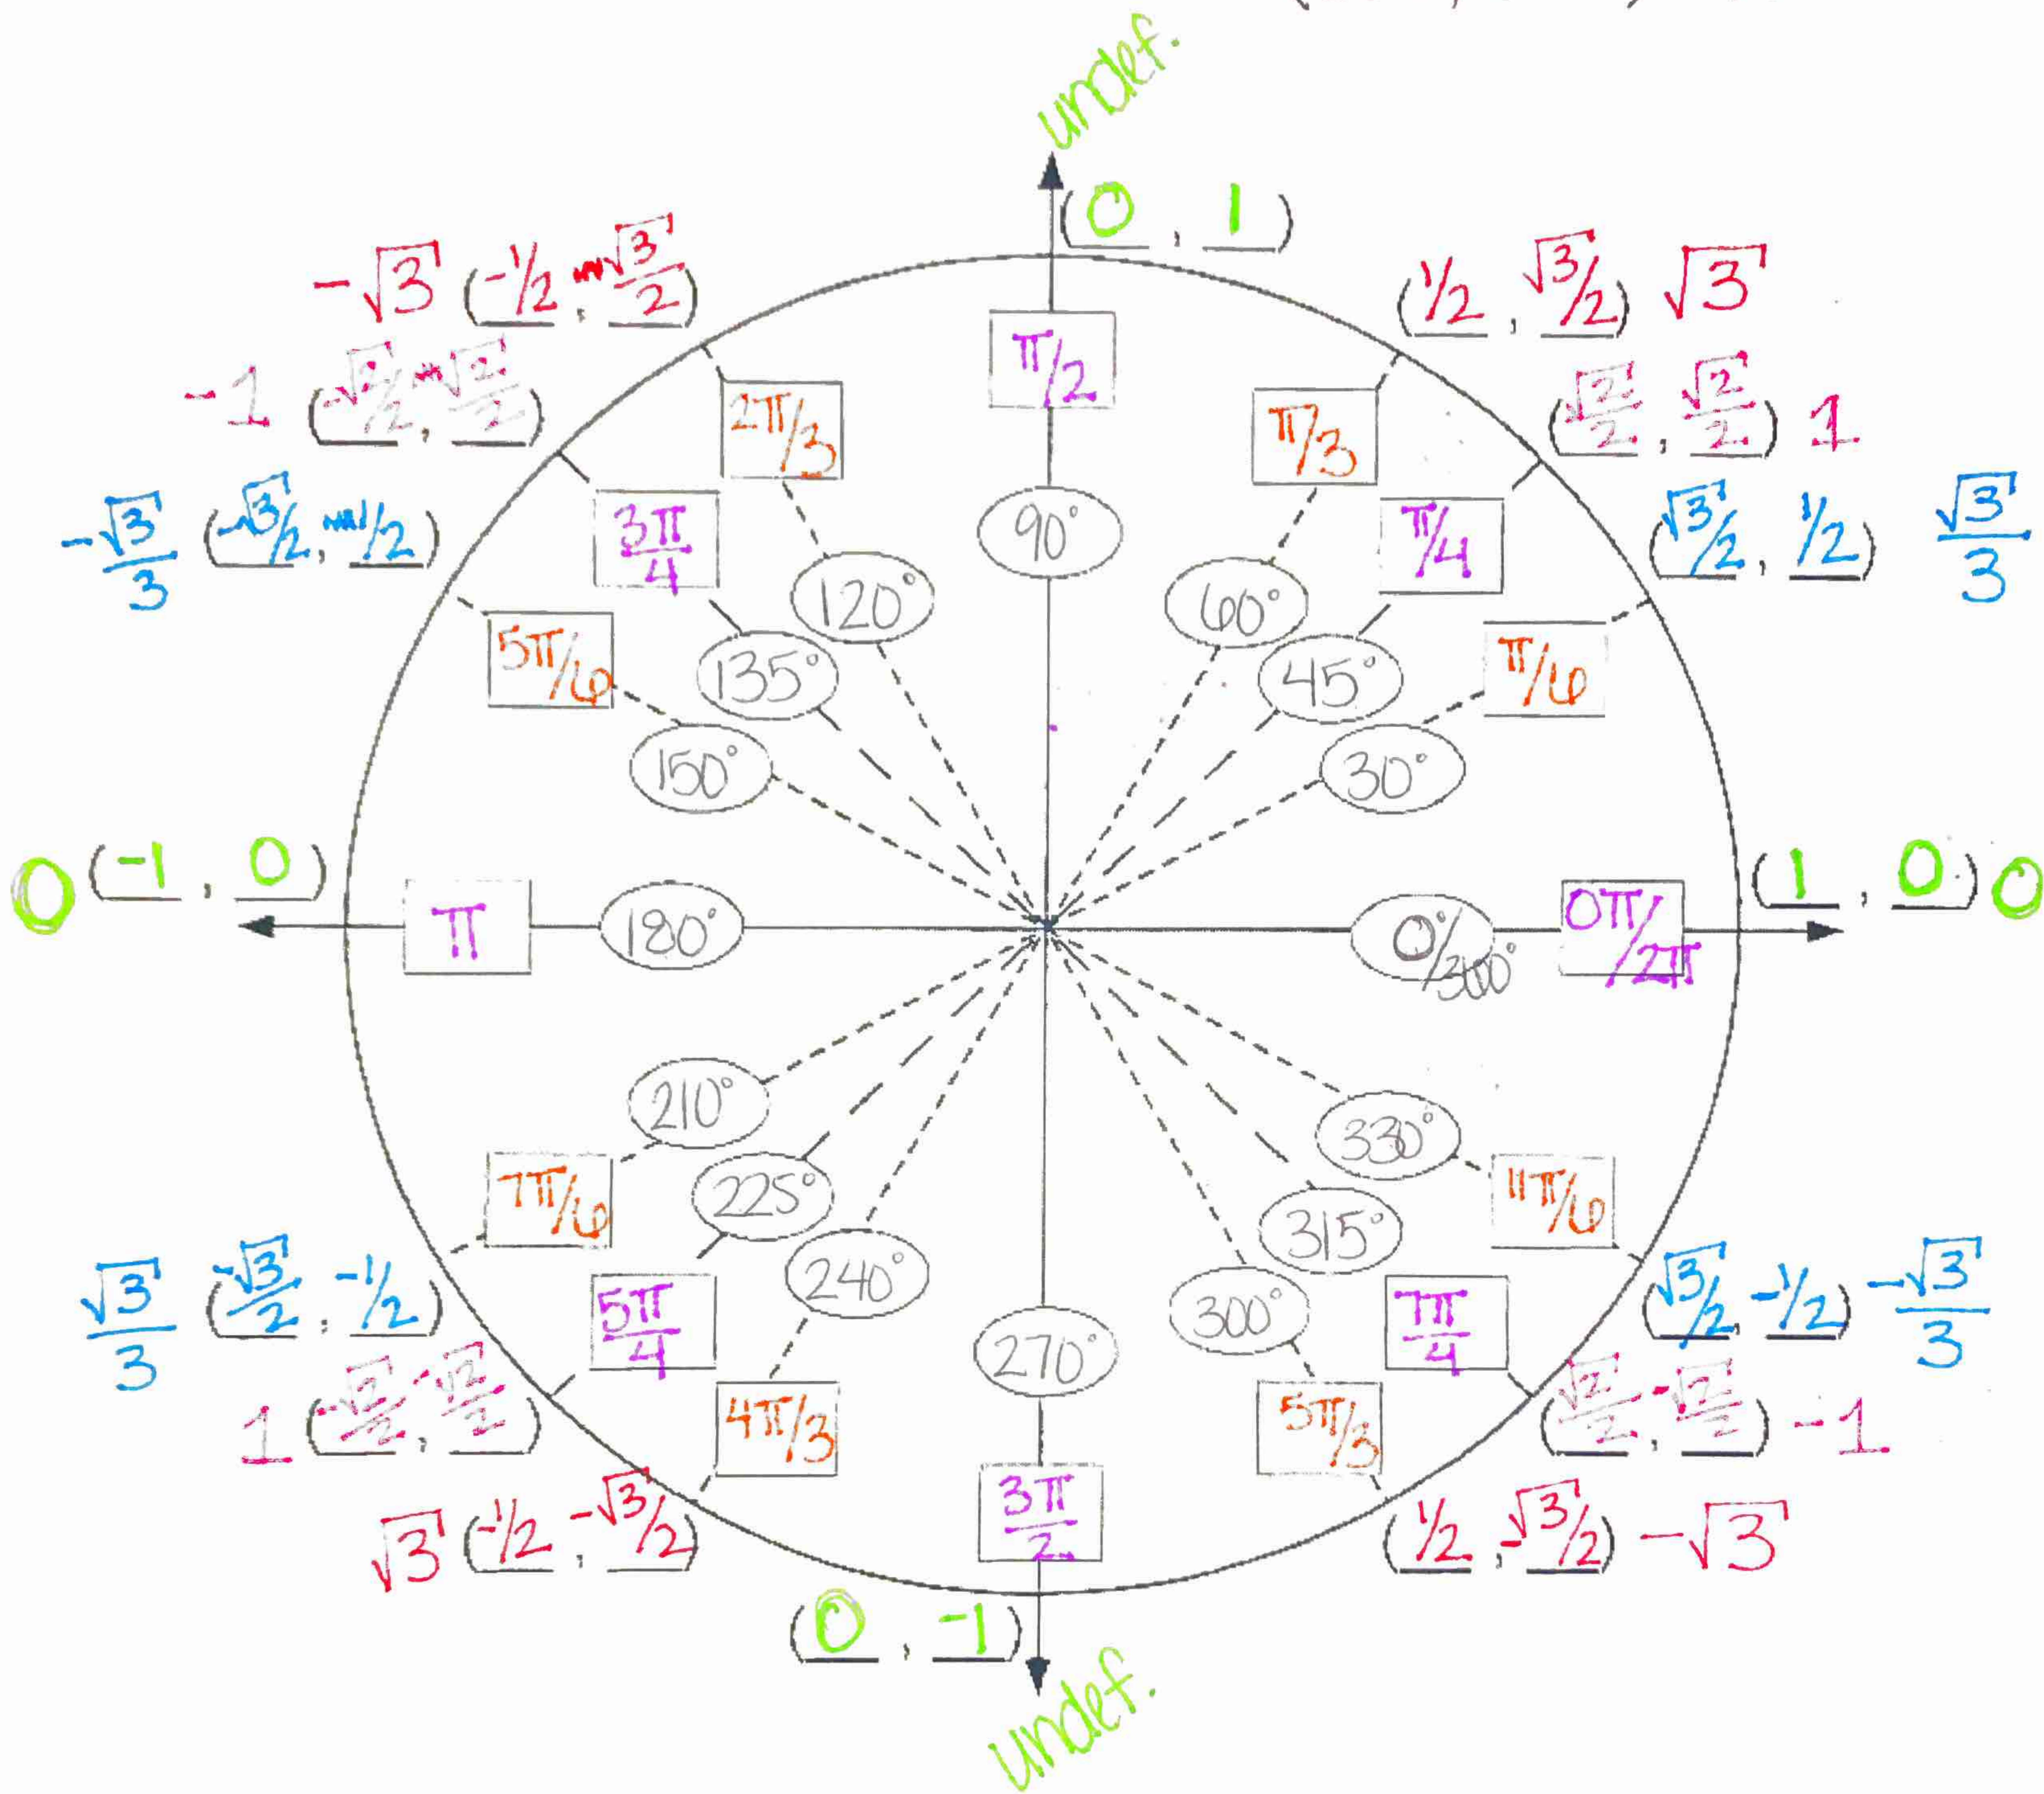

Full Unit Circle (cos, sin) tan

Key

- x-value: cosine
- y-value: sine
- circles: degrees
- squares: radians

you will need to memorize this

Full Unit Circle (sec, csc) cot

Key

- x-value: cosine
- y-value: sine
- circles: degrees
- squares: radians